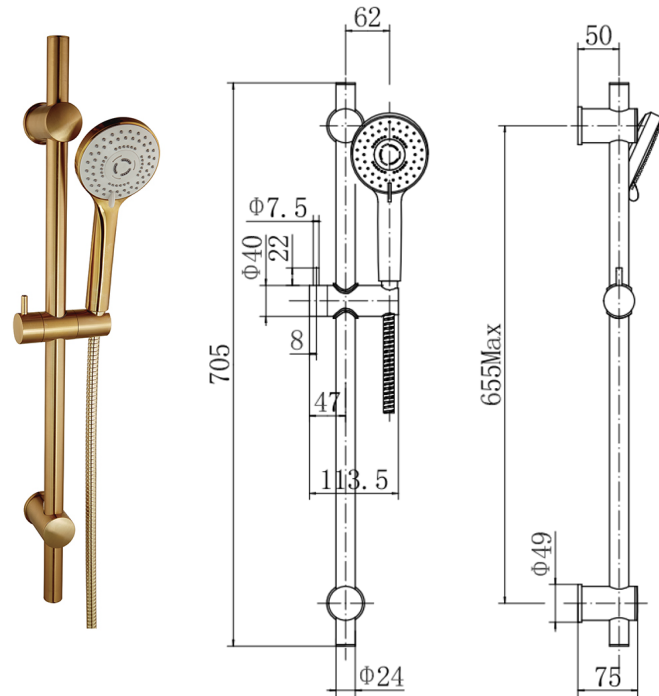

BY CAVALIER BATHROOMS

Deluxe Equate 9353BRS

ROUND SLIDE RAIL KIT - BRUSHED BRASS

PRODUCT SPECIFICATION

Product Code:	9353BRS
Finish:	Brushed Brass
Description:	Round Slide Rail Kit
Inlet Connections:	1/2 BSP
Construction:	Riser: SS
	Handset: ABS
	Shower Bracket: ABS
	Hose: SS (1.5m length)
Gross Weight (kg):	0.955

ADDITIONAL INFORMATION

- Brushed brass finish
- 2 year guarantee*

* For full details of our guarantee please refer to our website. Our accessories are backed by a 2 year guarantee, this is only valid to customers who complete and submit the online Niagara® Guarantee Registration Form within 30 days of installation.

To register and activate your guarantee visit: www.cavalierbathrooms.co.uk

Products are supplied with full installation instructions and fixings. All measurements in mm and are nominal.