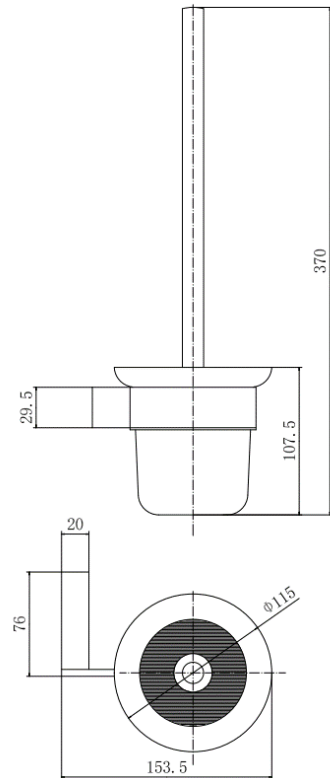

ADDITIONAL INFORMATION

- Chrome finish
- 12 month guarantee*

* Our bathroom accessories are covered by a 12 month year guarantee. For full terms & conditions please visit our website www.cavalierbathrooms.co.uk

Products are supplied with aftercare guidance and fixings. All measurements in mm and are nominal