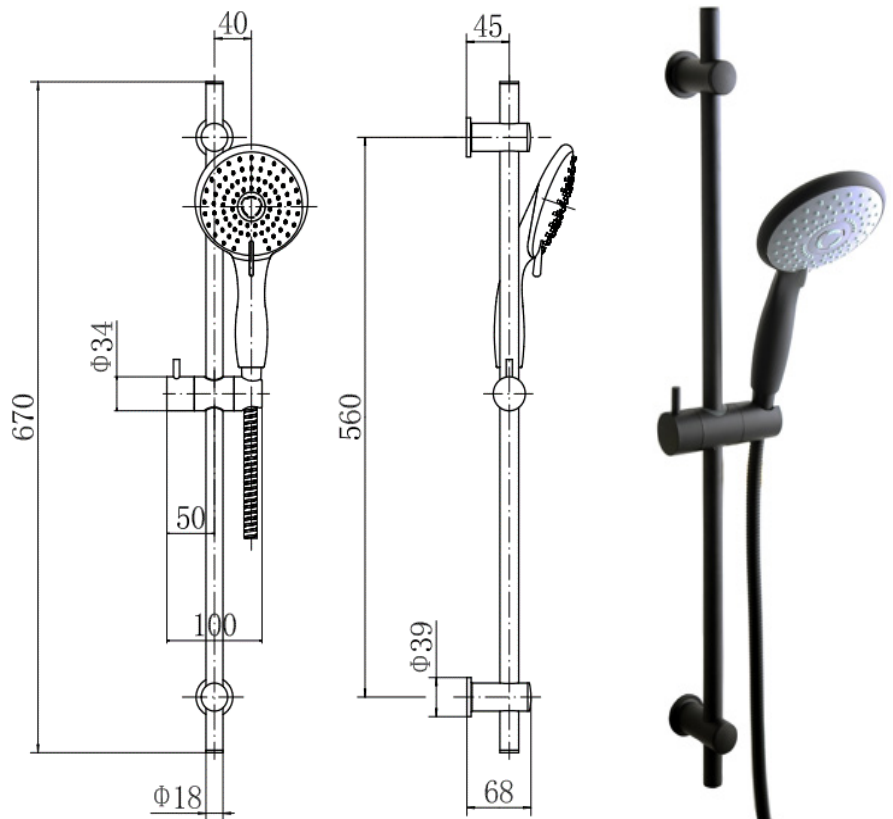

BY CAVALIER BATHROOMS

Deluxe Equate 9353BL ROUND SLIDE RAIL KIT - BLACK

PRODUCT SPECIFICATION

Product Code:	9353BL
Finish:	Matt Black
Description:	Round Slide Rail Kit
Inlet Connections:	1/2 BSP
Construction:	Riser: SS Handset: ABS Shower Bracket: ABS Hose: SS (1.5m length)
Gross Weight (kg):	0.955

ADDITIONAL INFORMATION

- Matt black finish
- 2 year guarantee*

* For full details of our guarantee please refer to our website. Our accessories are backed by a 2 year guarantee, this is only valid to customers who complete and submit the online Niagara® Guarantee Registration Form within 30 days of installation.

To register and activate your guarantee visit:

Products are supplied with full installation instructions and fixings. All measurements in mm and are nominal.