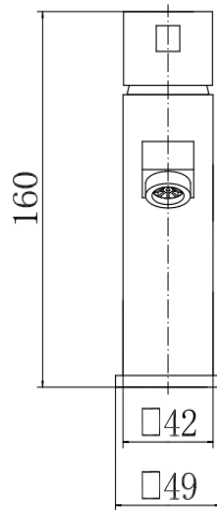

ADDITIONAL INFORMATION

- Chrome finish
- With click-clack waste
- Flexible inlets
- 10 year guarantee*

WORKING PRESSURES (bar)

Min Pressure	Max Pressure	Best Performance
0.2 bar	5 bar	2 bar

FLOW RATES (litres per minute)

0.5 Bar	1 Bar	3 Bar
7.9	11	18.8

* For full details of our guarantee please refer to our website. Our products are backed by a 10 year guarantee, this is only valid to customers who complete and submit the online Niagara® Guarantee Registration Form within 30 days of installation. Please note that products with finishes other than Chrome are guaranteed for 2 years only. To register and activate your guarantee visit: www.cavalierbathrooms.co.uk

Products are supplied with full installation instructions and fixings. All measurements in mm and are nominal.