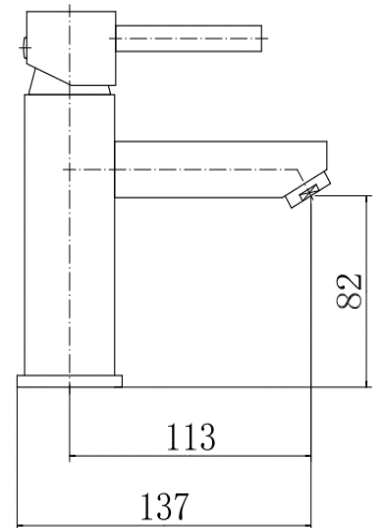

ADDITIONAL INFORMATION

- Chrome finish
- With click-clack waste
- Flexible inlets
- 10 year guarantee*

WORKING PRESSURES (bar)

Min Pressure	Max Pressure	Best Performance
0.2 bar	5 bar	2 bar

FLOW RATES (litres per minute)

0.5 Bar	1 Bar	3 Bar
7.9	11	18.8

* For full details of our guarantee please refer to our website. Our products are backed by a 10 year guarantee, this is only valid to customers who complete and submit the online Niagara® Guarantee Registration Form within 30 days of installation. Please note that products with finishes other than Chrome are guaranteed for 2 years only. To register and activate your guarantee visit: www.cavalierbathrooms.co.uk

Products are supplied with full installation instructions and fixings. All measurements in mm and are nominal.