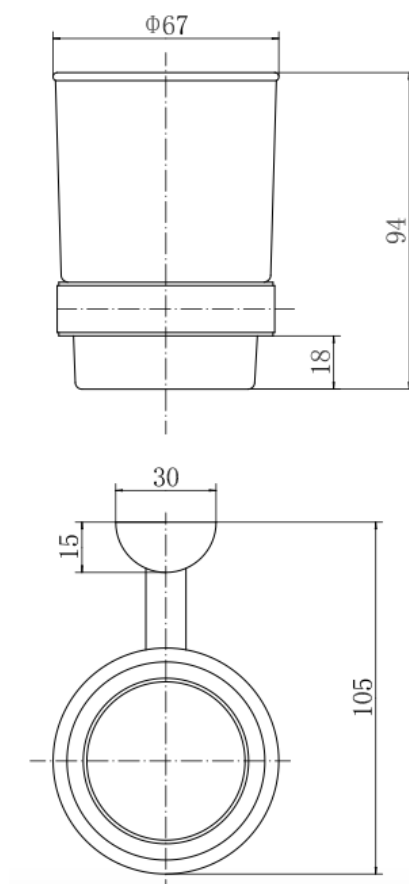

ADDITIONAL INFORMATION

- Chrome finish
- 12 month guarantee*

* Our bathroom accessories are covered by a 12 month year guarantee. For full terms & conditions please visit our website www.cavalierbathrooms.co.uk

Products are supplied with aftercare guidance and fixings. All measurements in mm and are nominal