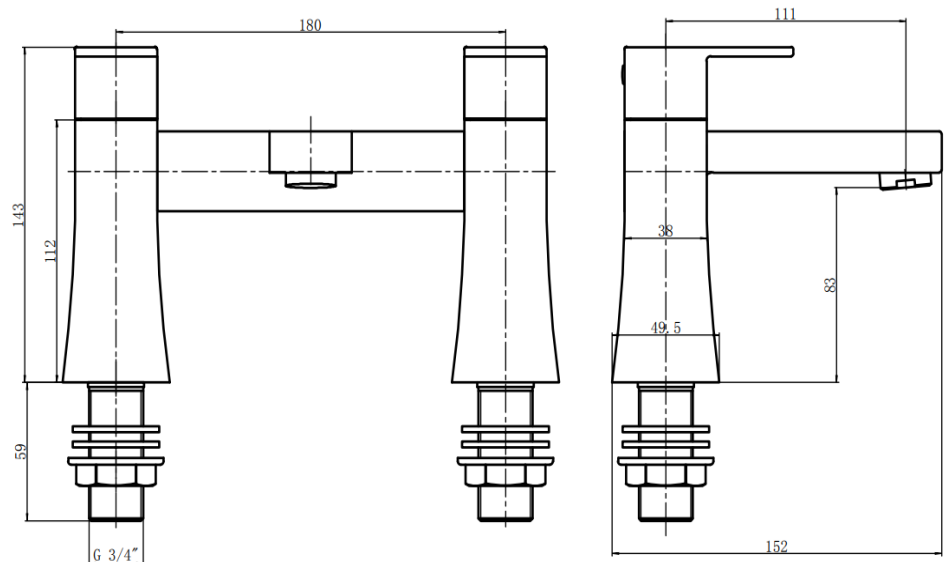

ADDITIONAL INFORMATION

- Chrome finish
- Back nut
- 10 year guarantee*

WORKING PRESSURES (bar)

Min Pressure	Max Pressure	Best Performance
0.2 bar	5 bar	2 bar

FLOW RATES (litres per minute)

0.5 Bar	1 Bar	3 Bar
7.1	10.3	18.9

* For full details of our guarantee please refer to our website. Our products are backed by a 10 year guarantee, this is only valid to customers who complete and submit the online Niagara® Guarantee Registration Form within 30 days of installation. Please note that products with finishes other than Chrome are guaranteed for 2 years only. To register and activate your guarantee visit: www.cavalierbathrooms.co.uk

Products are supplied with full installation instructions and fixings. All measurements in mm and are nominal.