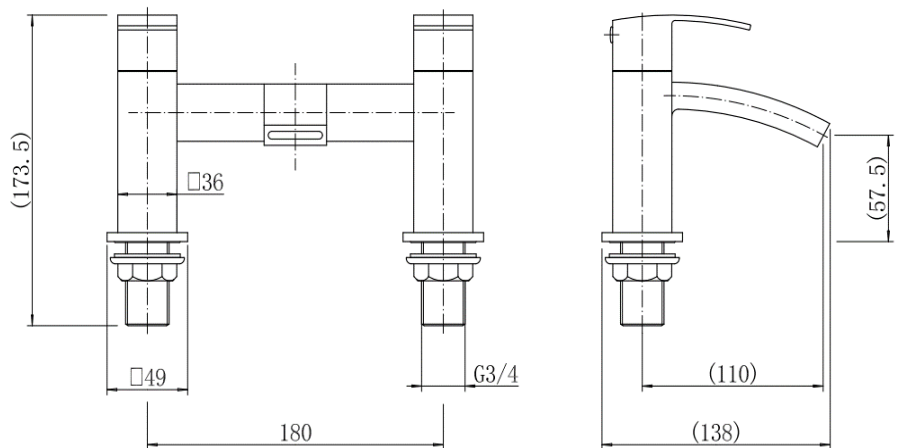

ADDITIONAL INFORMATION

- Chrome finish
- Back nut
- 10 year guarantee*

WORKING PRESSURES (bar)

Min Pressure	Max Pressure	Best Performance
0.2 bar	5 bar	2 bar

FLOW RATES (litres per minute)

0.5 Bar	1 Bar	3 Bar
24.4	33.7	57.6

* For full details of our guarantee please refer to our website. Our products are backed by a 10 year guarantee, this is only valid to customers who complete and submit the online Niagara® Guarantee Registration Form within 30 days of installation. Please note that products with finishes other than Chrome are guaranteed for 2 years only. To register and activate your guarantee visit: www.cavalierbathrooms.co.uk

Products are supplied with full installation instructions and fixings. All measurements in mm and are nominal.