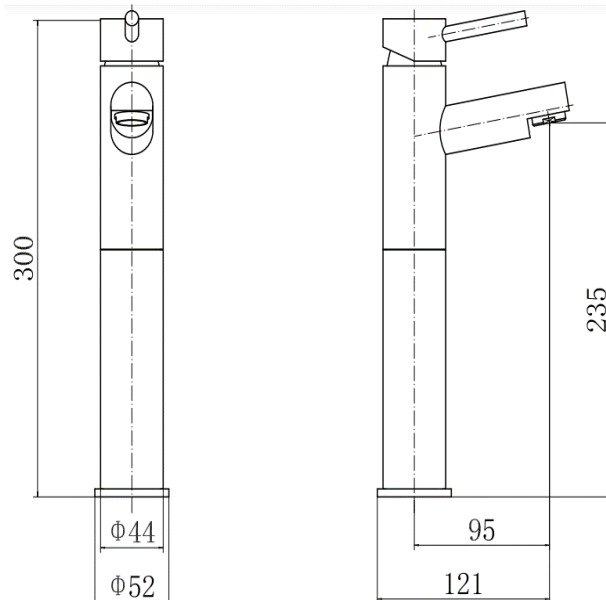

BY CAVALIER BATHROOMS

Harrow 9091 TALL MONO BASIN MIXER - CHROME

PRODUCT SPECIFICATION

Product Code: 9091
 Finish: Chrome
 Description: Tall Mono Basin Mixer
 Inlet Connections: M10*1*1/2*600
 Construction: Body: Brass
 Handle: Zinc
 Cartridge: 35mm ceramic cartridge
 Gross Weight (kg): 1.256

ADDITIONAL INFORMATION

- Chrome finish
- Without click-clack waste
- Flexible inlets
- 10 year guarantee*

WORKING PRESSURES (bar)

Min Pressure	Max Pressure	Best Performance
0.2 bar	5 bar	2 bar

FLOW RATES (litres per minute)

Products are supplied with full installation instructions and fixings. All measurements in mm and are nominal.