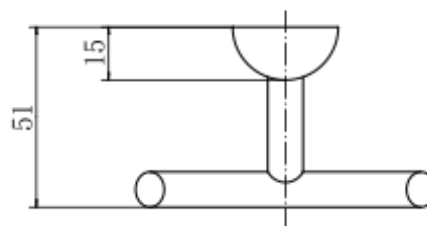

ADDITIONAL INFORMATION

- Chrome finish
- 12 month guarantee*

* Our bathroom accessories are covered by a 12 month year guarantee. For full terms & conditions please visit our website www.cavalierbathrooms.co.uk

Products are supplied with aftercare guidance and fixings. All measurements in mm and are nominal