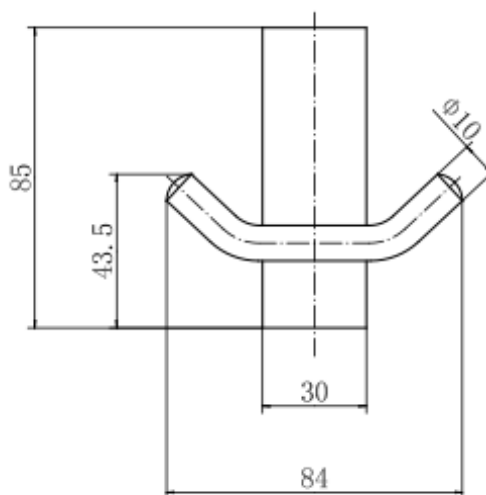

ADDITIONAL INFORMATION

- Chrome finish
- 12 month guarantee*

* Our bathroom accessories are covered by a 12 month year guarantee. For full terms & conditions please visit our website www.cavalierbathrooms.co.uk

Products are supplied with aftercare guidance and fixings. All measurements in mm and are nominal