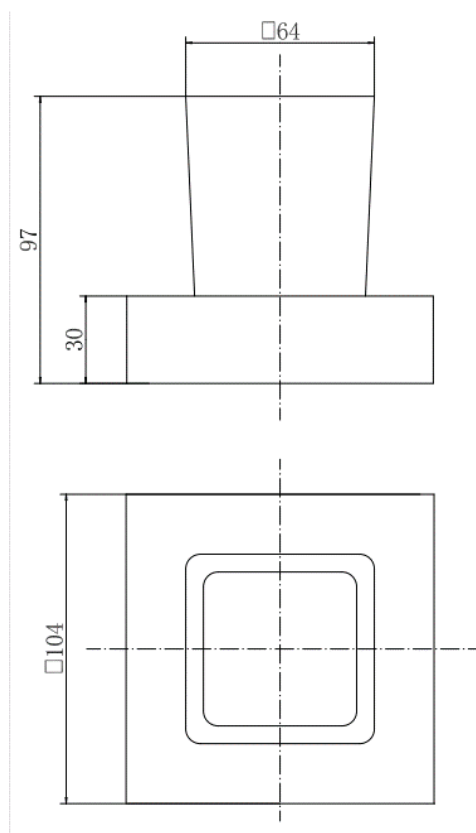

ADDITIONAL INFORMATION

- Chrome finish
- 12 month guarantee*

* Our bathroom accessories are covered by a 12 month year guarantee. For full terms & conditions please visit our website www.cavalierbathrooms.co.uk

Products are supplied with aftercare guidance and fixings. All measurements in mm and are nominal