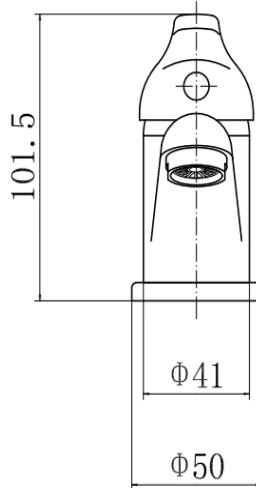

ADDITIONAL INFORMATION

- Chrome finish
- With click-clack waste
- Flexible inlets
- 10 year guarantee*

WORKING PRESSURES (bar)

Min Pressure	Max Pressure	Best Performance
0.2 bar	5 bar	2 bar

FLOW RATES (litres per minute)

0.5 Bar	1 Bar	3 Bar
7.4	11.3	19.4

* For full details of our guarantee please refer to our website. Our products are backed by a 10 year guarantee, this is only valid to customers who complete and submit the online Niagara® Guarantee Registration Form within 30 days of installation. Please note that products with finishes other than Chrome are guaranteed for 2 years only. To register and activate your guarantee visit: www.cavalierbathrooms.co.uk

Products are supplied with full installation instructions and fixings. All measurements in mm and are nominal.