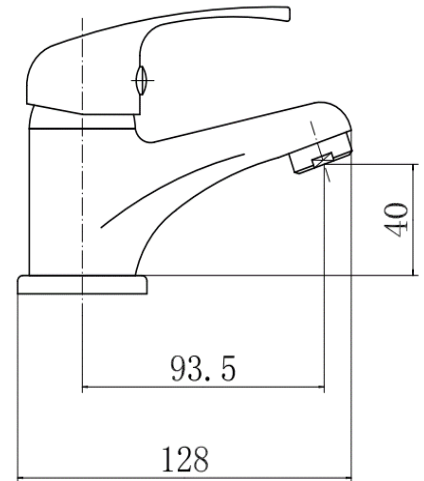

BY CAVALIER BATHROOMS

Conway 9112 MONO BASIN MIXER 35mm - CHROME

PRODUCT SPECIFICATION

Product Code: 9112
 Finish: Chrome
 Description: Mono Basin Mixer + Click Clack
 Inlet Connections: M10*1*1/2*400
 Construction: Body: Brass
 Handle: Zinc
 Cartridge: 35mm ceramic cartridge
 Gross Weight (kg): 0.511

ADDITIONAL INFORMATION

- Chrome finish
- With click-clack waste
- Flexible inlets
- 10 year guarantee*

WORKING PRESSURES (bar)

Min Pressure	Max Pressure	Best Performance
0.2 bar	5 bar	2 bar

FLOW RATES (litres per minute)

Products are supplied with full installation instructions and fixings. All measurements in mm and are nominal.