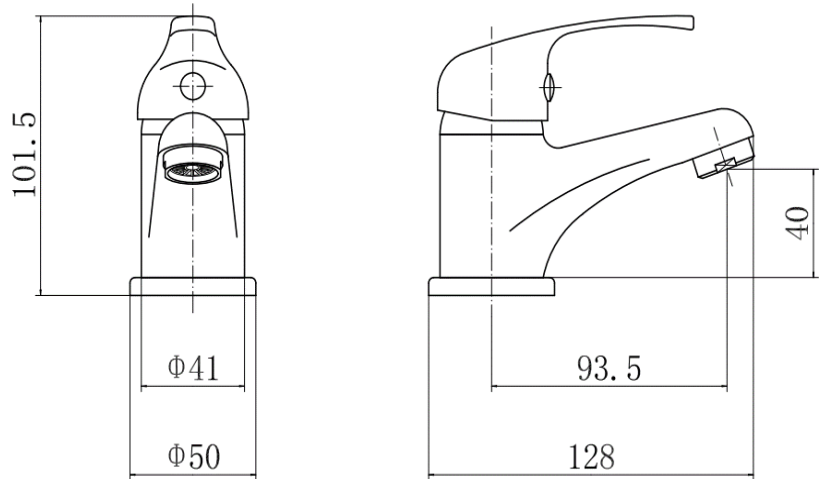

ADDITIONAL INFORMATION

- Chrome finish
- With click-clack waste
- Flexible inlets
- 10 year guarantee*

WORKING PRESSURES (bar)

Min Pressure	Max Pressure	Best Performance
0.2 bar	5 bar	2 bar

FLOW RATES (litres per minute)

0.5 Bar	1 Bar	3 Bar
7.4	11.3	19.4

* For full details of our guarantee please refer to our website. Our products are backed by a 10 year guarantee, this is only valid to customers who complete and submit the online Niagara® Guarantee Registration Form within 30 days of installation. Please note that products with finishes other than Chrome are guaranteed for 2 years only. To register and activate your guarantee visit: www.cavalierbathrooms.co.uk

Products are supplied with full installation instructions and fixings. All measurements in mm and are nominal.