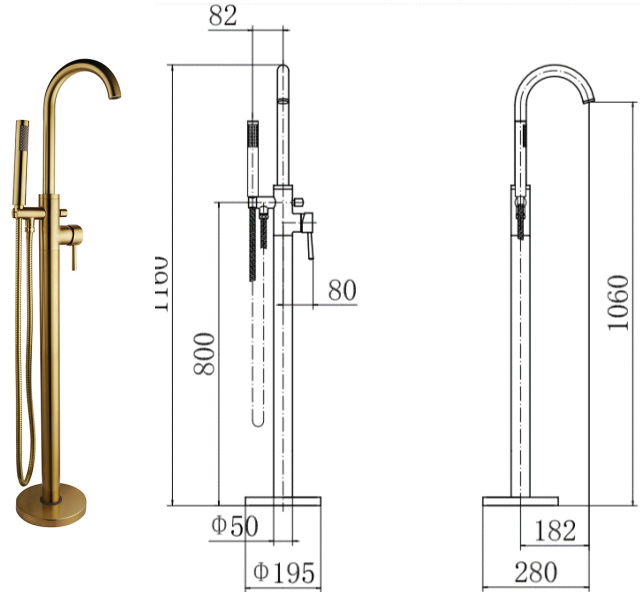

BY CAVALIER BATHROOMS

Harrow 9096BRS FREE STANDING BATH SHOWER MIXER - BRUSHED BRASS

PRODUCT SPECIFICATION

Product Code: 9096BRS
 Finish: Brushed Brass
 Description: Free Standing Bath Shower Mixer
 Inlet Connections: M10*1*1/2*910
 Construction: Body: Brass
 Handle: Zinc
 Cartridge: 40mm ceramic cartridge
 Gross Weight (kg): 5.463

ADDITIONAL INFORMATION

- Brushed brass finish
- Flexible inlets
- 2 year guarantee*

WORKING PRESSURES (bar)

Min Pressure	Max Pressure	Best Performance
0.2 bar	5 bar	2 bar

FLOW RATES (litres per minute)

0.5 Bar	1 Bar	3 Bar
11	15.5	26.7

Products are supplied with full installation instructions and fixings. All measurements in mm and are nominal.