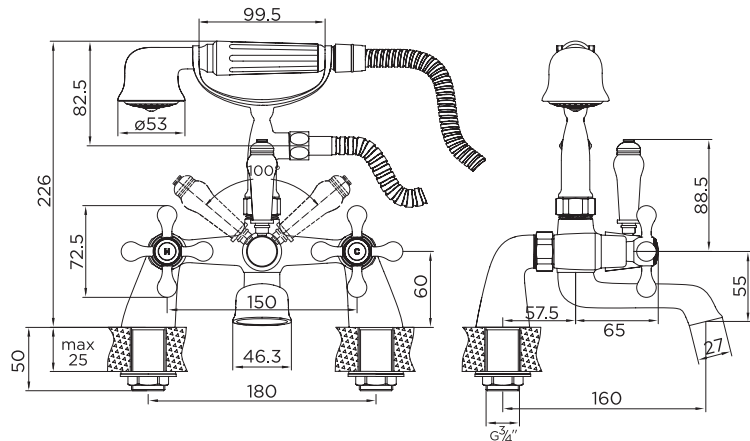

9124 BATH SHOWER MIXER

PRODUCT SPECIFICATION

Product Code: 9124
Finish: Chrome
Product Type: Bath Shower Mixer
Inlet Connections: 3/4 BSP
Construction: Body: Brass
 Handles: Zinc
 Handset: Brass + Ceramic
 Hose: SS
Gross Weight (kg): 2.58

ADDITIONAL INFORMATION

- Chromed finish
- Lifetime guarantee
- Comes with shower kit and wall bracket

WORKING PRESSURES (bar)

Min Pressure	Max Pressure	Best Performance
0.2	10	3

FLOW RATES (litres per minute)

0.5 Bar	1 Bar	3 Bar
20.9	33.5	58.5