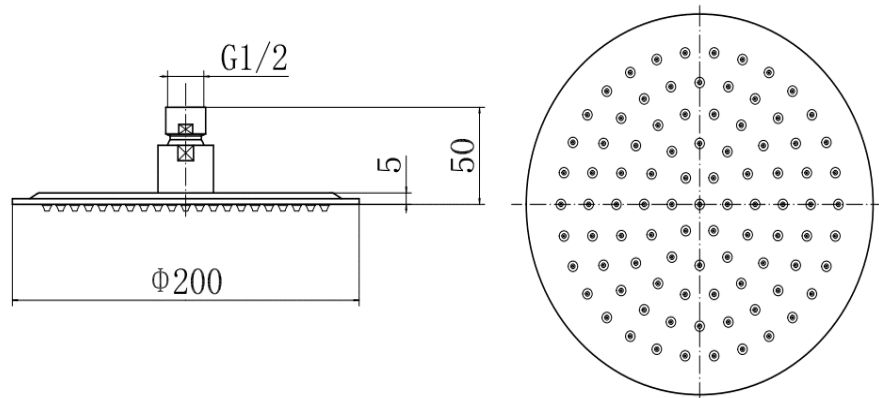

ADDITIONAL INFORMATION

- Brushed brass finish
- 2 year guarantee*

* For full details of our guarantee please refer to our website. Our accessories are backed by a 2 year guarantee, this is only valid to customers who complete and submit the online Niagara® Guarantee Registration Form within 30 days of installation.

To register and activate your guarantee visit: www.cavalierbathrooms.co.uk

Products are supplied with full installation instructions and fixings. All measurements in mm and are nominal.