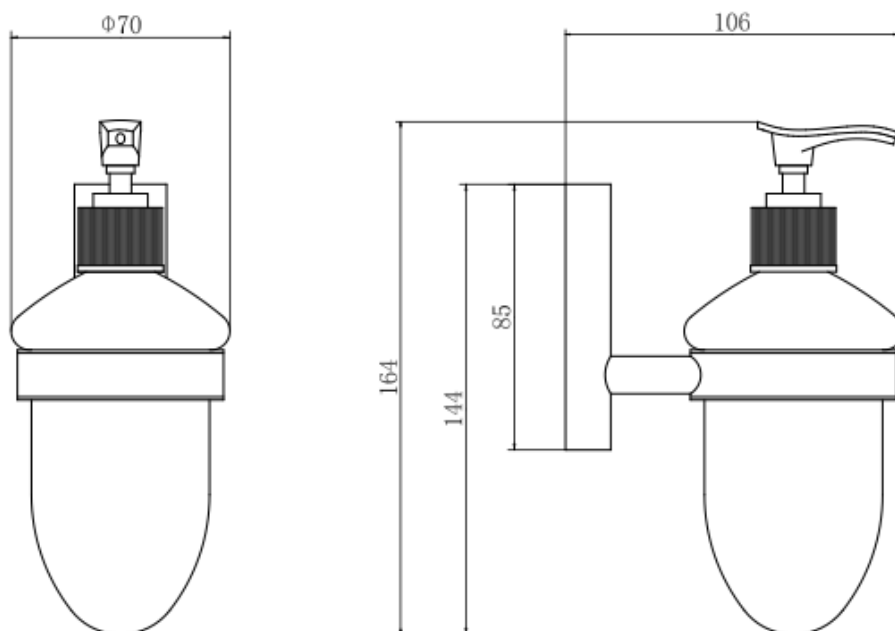

ADDITIONAL INFORMATION

- Chrome finish
- 12 month guarantee*

* Our bathroom accessories are covered by a 12 month year guarantee. For full terms & conditions please visit our website www.cavalierbathrooms.co.uk

Products are supplied with aftercare guidance and fixings. All measurements in mm and are nominal