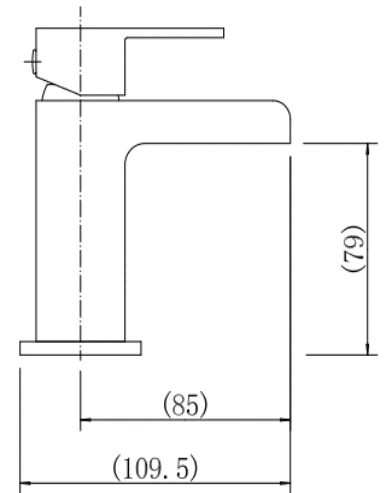

ADDITIONAL INFORMATION

- Chrome finish
- With click-clack waste
- Flexible inlets
- 10 year guarantee*

WORKING PRESSURES (bar)

Min Pressure	Max Pressure	Best Performance
0.2 bar	5 bar	2 bar

FLOW RATES (litres per minute)

0.5 Bar	1 Bar	3 Bar
5.3	7.2	12.3

* For full details of our guarantee please refer to our website. Our products are backed by a 10 year guarantee, this is only valid to customers who complete and submit the online Niagara® Guarantee Registration Form within 30 days of installation. Please note that products with finishes other than Chrome are guaranteed for 2 years only. To register and activate your guarantee visit: www.cavalierbathrooms.co.uk

Products are supplied with full installation instructions and fixings. All measurements in mm and are nominal.