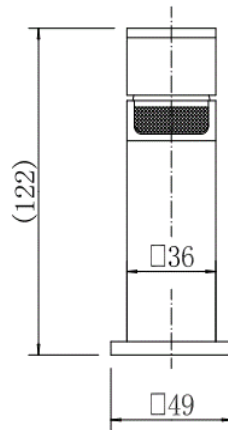

ADDITIONAL INFORMATION

- Chrome finish
- With click-clack waste
- Flexible inlets
- 10 year guarantee*

WORKING PRESSURES (bar)

Min Pressure	Max Pressure	Best Performance
0.2 bar	5 bar	2 bar

FLOW RATES (litres per minute)

0.5 Bar	1 Bar	3 Bar
5.3	7.2	12.3

* For full details of our guarantee please refer to our website. Our products are backed by a 10 year guarantee, this is only valid to customers who complete and submit the online Niagara® Guarantee Registration Form within 30 days of installation. Please note that products with finishes other than Chrome are guaranteed for 2 years only. To register and activate your guarantee visit: www.cavalierbathrooms.co.uk

Products are supplied with full installation instructions and fixings. All measurements in mm and are nominal.