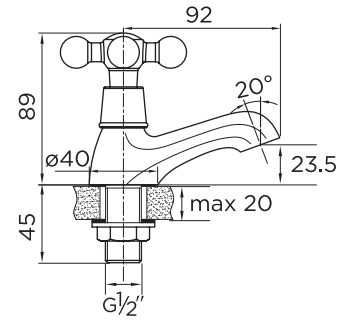

9125 BASIN TAPS

kingsbury

PRODUCT SPECIFICATION

Product Code:	9125
Finish:	Chrome
Product Type:	Basin Taps
Inlet Connections:	1/2 BSP
Construction:	Body: Brass Handles: Zinc
Gross Weight (kg):	0.80

ADDITIONAL INFORMATION

- Chromed finish
- Lifetime guarantee

WORKING PRESSURES (bar)

Min Pressure	Max Pressure	Best Performance
0.2	6	3

FLOW RATES (litres per minute)

0.5 Bar	1 Bar	3 Bar
3.7	7	11.7

niagara