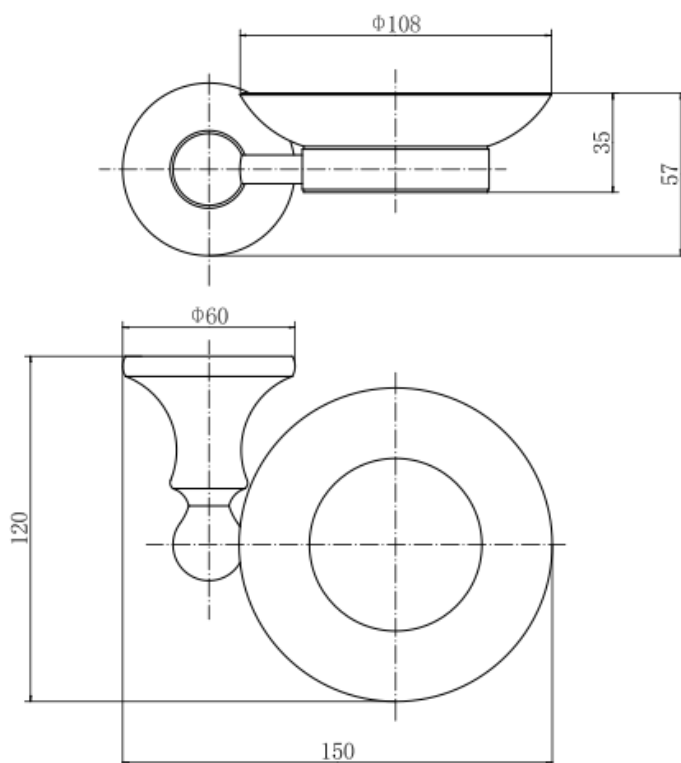

ADDITIONAL INFORMATION

- Chrome finish
- 12 month guarantee*

* Our bathroom accessories are covered by a 12 month year guarantee. For full terms & conditions please visit our website www.cavalierbathrooms.co.uk

Products are supplied with aftercare guidance and fixings. All measurements in mm and are nominal