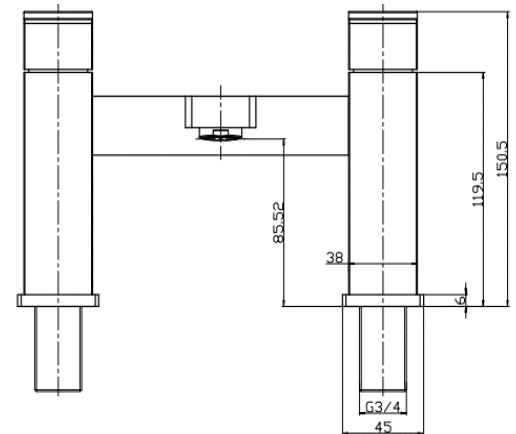

## PRODUCT SPECIFICATION

Product Code: 9021  
 Finish: Chrome  
 Description: Bath Shower Mixer  
 Inlet Connections: 3/4 BSP  
 Construction: Body: Brass  
 Handle: Zinc  
 Handset: ABS  
 Hose: SS  
 Cartridge: G3/4 quarter turn cartridge  
 Gross Weight (kg): 3.125

Products are supplied with full installation instructions and fixings. All measurements in mm and are nominal.