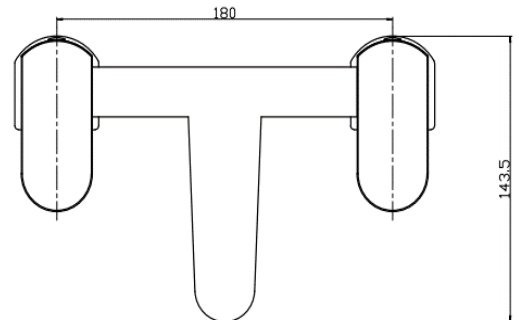

## PRODUCT SPECIFICATION

Product Code: 9021  
 Finish: Chrome  
 Description: Bath Shower Mixer  
 Inlet Connections: 3/4 BSP  
 Construction: Body: Brass  
 Handle: Zinc  
 Handset: ABS  
 Hose: SS  
 Cartridge: G3/4 quarter turn cartridge  
 Gross Weight (kg): 3.125

Products are supplied with full installation instructions and fixings. All measurements in mm and are nominal.