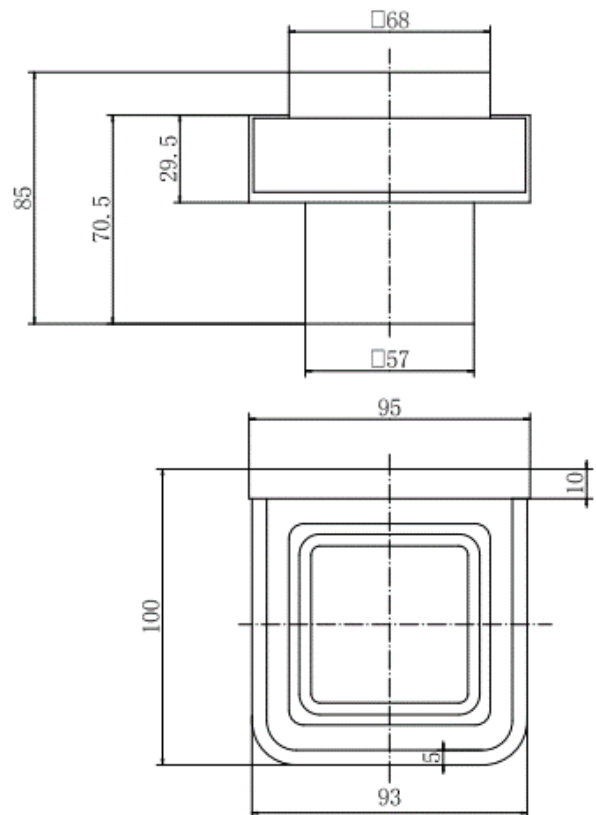

ADDITIONAL INFORMATION

- Matt black finish
- 12 month guarantee*

* Our bathroom accessories are covered by a 12 month year guarantee. For full terms & conditions please visit our website www.cavalierbathrooms.co.uk

Products are supplied with aftercare guidance and fixings. All measurements in mm and are nominal