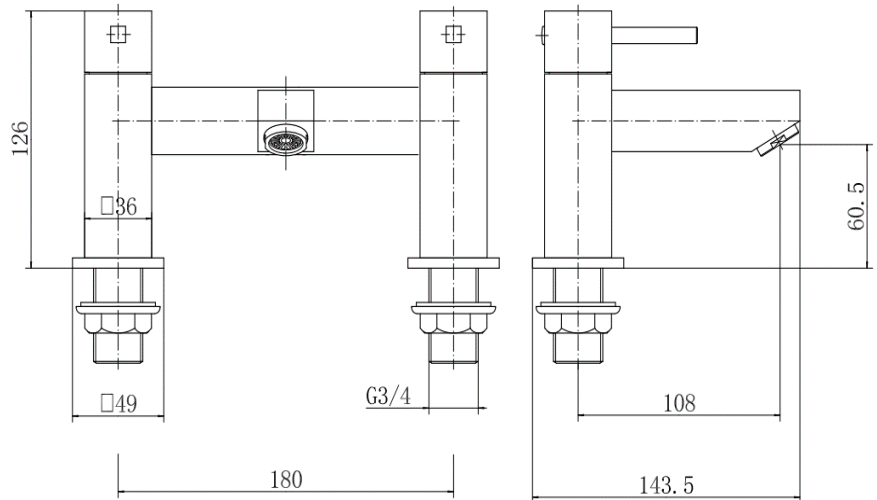

ADDITIONAL INFORMATION

- Chrome finish
- Back nut
- 10 year guarantee*

WORKING PRESSURES (bar)

Min Pressure	Max Pressure	Best Performance
0.2 bar	5 bar	2 bar

FLOW RATES (litres per minute)

0.5 Bar	1 Bar	3 Bar
9.4	13.5	21.9

* For full details of our guarantee please refer to our website. Our products are backed by a 10 year guarantee, this is only valid to customers who complete and submit the online Niagara® Guarantee Registration Form within 30 days of installation. Please note that products with finishes other than Chrome are guaranteed for 2 years only. To register and activate your guarantee visit: www.cavalierbathrooms.co.uk

Products are supplied with full installation instructions and fixings. All measurements in mm and are nominal.