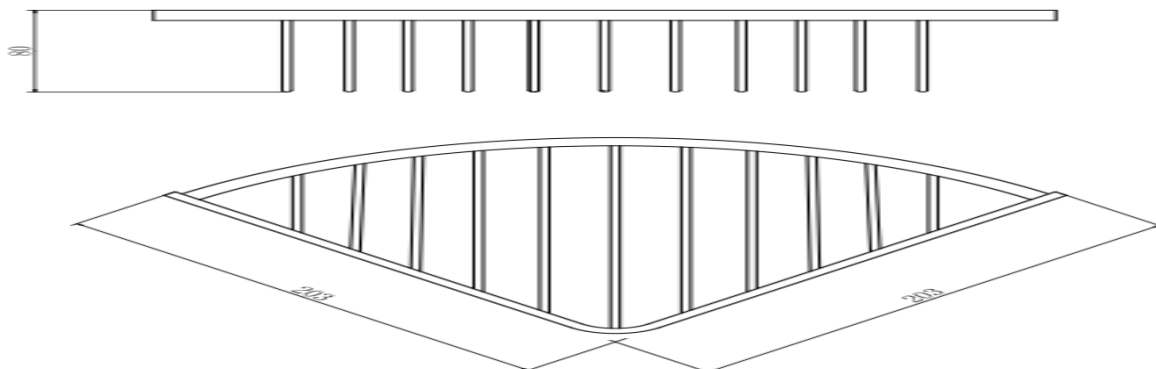

ADDITIONAL INFORMATION

- Chrome finish
- 12 month guarantee*

* Our bathroom accessories are covered by a 12 month year guarantee. For full terms & conditions please visit our website www.cavalierbathrooms.co.uk

Products are supplied with aftercare guidance and fixings. All measurements in mm and are nominal