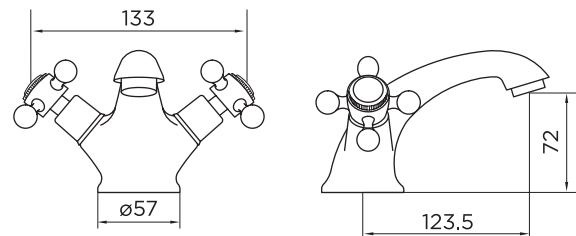

ADDITIONAL INFORMATION

- Chromed finish
- Click-Clack waste
- Flexible inlets
- Lifetime guarantee

WORKING PRESSURES (bar)

Min Pressure	Max Pressure	Best Performance
0.2	6	3

FLOW RATES (litres per minute)

0.5 Bar	1 Bar	3 Bar
3.1	5.6	10

niagara