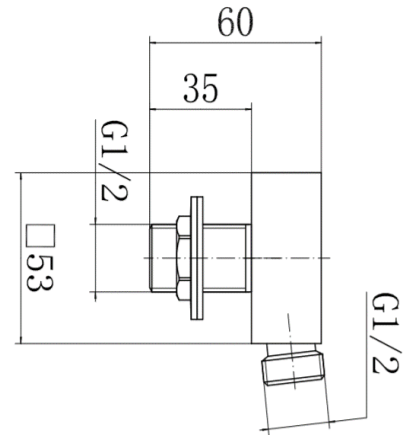

## PRODUCT SPECIFICATION

Product Code:	9361BRS
Finish:	Brushed Brass
Description:	Square Outlet Elbow
Inlet Connections:	1/2 BSP
Construction:	Brass
Gross Weight (kg):	0.315