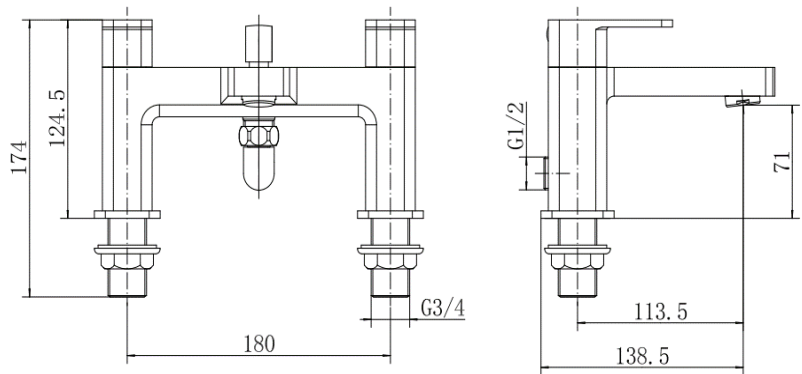

ADDITIONAL INFORMATION

- Brushed brass finish
- Back nut
- Comes with shower kit and wall bracket
- 2 year guarantee*

WORKING PRESSURES (bar)

Min Pressure	Max Pressure	Best Performance
0.2 bar	5 bar	2 bar

FLOW RATES (litres per minute)

0.5 Bar	1 Bar	3 Bar
11.1	15	25.7

* For full details of our guarantee please refer to our website. Our products are backed by a 10 year guarantee, this is only valid to customers who complete and submit the online Niagara® Guarantee Registration Form within 30 days of installation. Please note that products with finishes other than Chrome are guaranteed for 2 years only. To register and activate your guarantee visit: www.cavalierbathrooms.co.uk

Products are supplied with full installation instructions and fixings. All measurements in mm and are nominal.