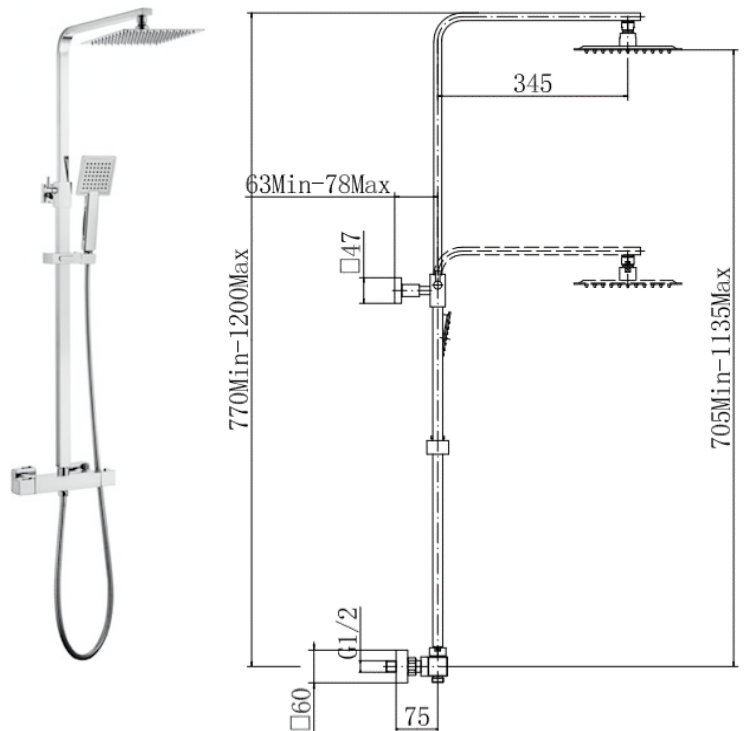

Observa 9302 SQUARE SHOWER SET - CHROME

PRODUCT SPECIFICATION

Product Code:	9302
Finish:	Chrome
Product Type:	Shower set with square bar shower valve
Cartridge Type:	Thermostatic cartridge and diverter cartridge
Inlet Connections:	G 3/4"
Outlet Connections:	G 1/2"
Fitting Dimensions:	150mm inlet centers
Construction:	Body: Brass, handles: ABS, Riser: SS, Handset: ABS, Top head: SS, Hose: SS
Gross Weight (kg):	4.351

ADDITIONAL INFORMATION

- Dual Control: Flow and temperature are controlled separately giving accurate control of both
 - Thermostatic cartridge maintains showering temperature to +/- 2c giving a stable outlet temperature
 - Automatic shut-off in the event of cold water supply failure, to prevent scalding
 - Temperature factory set to a 38°C
- 10 Year Guarantee

WORKING PRESSURES (bar)

Min Pressure	Max Pressure	Best Performance
0.5 bar	5 bar	3 bar

FLOW RATES (litres per minute)

0.5 Bar	1 Bar	3 Bar
7.6	10.7	18.7

* For full details of our guarantee please refer to our website. Our products are backed by a 10 year guarantee, this is only valid to customers who complete and submit the online Niagara® Guarantee Registration Form within 30 days of installation.

Please note that products with guarantee visit: www.cavalierbathrooms.co.uk

Products are supplied with full installation instructions and fixings. All measurements in mm and are nominal.