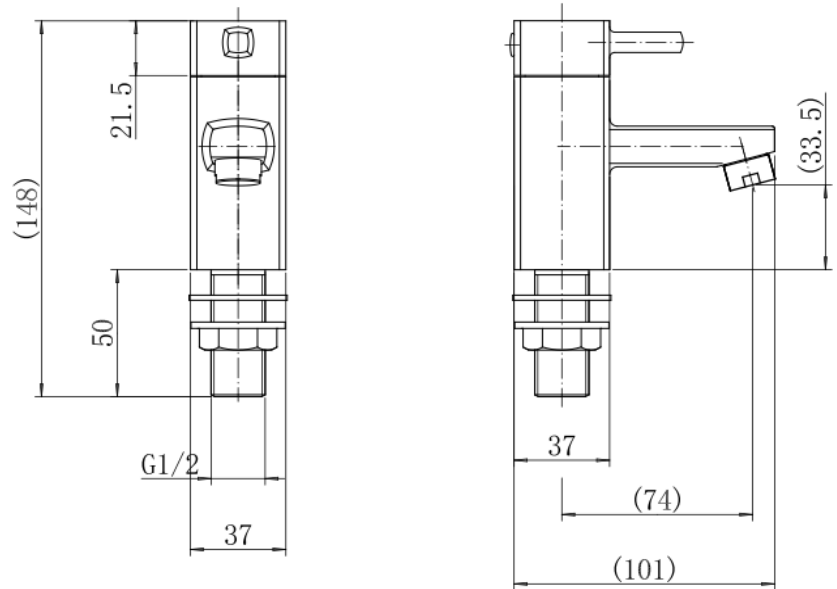

ADDITIONAL INFORMATION

- Chrome finish
- Back nut
- 10 year guarantee*

WORKING PRESSURES (bar)

Min Pressure	Max Pressure	Best Performance
0.2 bar	5 bar	2 bar

FLOW RATES (litres per minute)

0.5 Bar	1 Bar	3 Bar
8.7	12.1	20.8

* For full details of our guarantee please refer to our website. Our products are backed by a 10 year guarantee, this is only valid to customers who complete and submit the online Niagara® Guarantee Registration Form within 30 days of installation. Please note that products with finishes other than Chrome are guaranteed for 2 years only. To register and activate your guarantee visit: www.cavalierbathrooms.co.uk

Products are supplied with full installation instructions and fixings. All measurements in mm and are nominal.