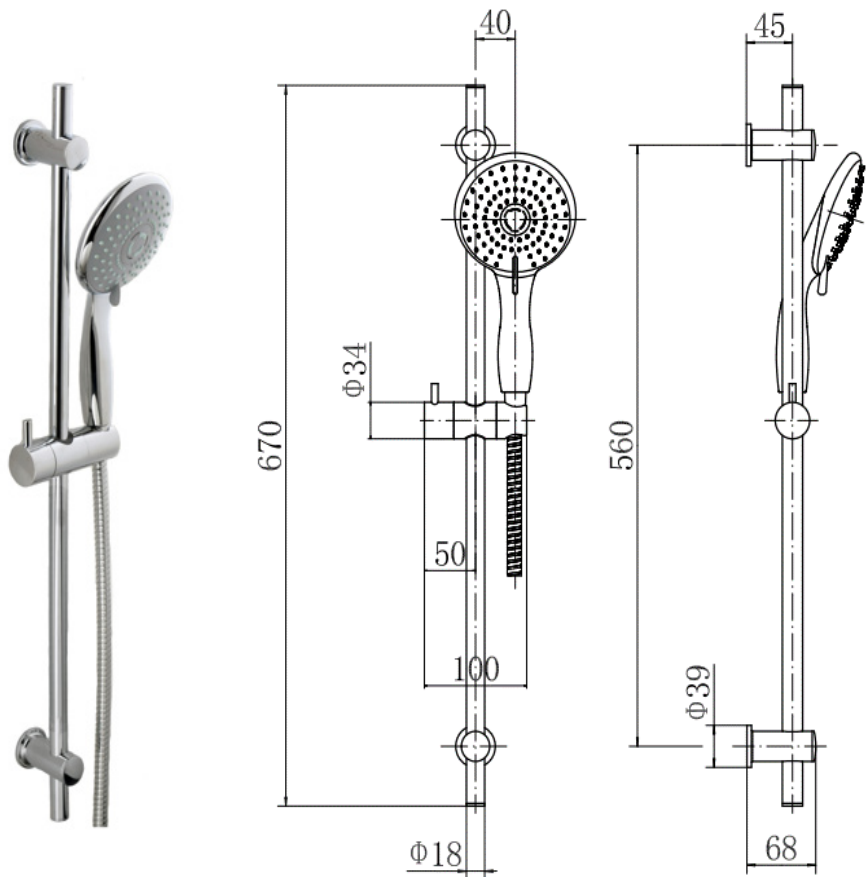

BY CAVALIER BATHROOMS

Deluxe Equate 9353 ROUND SLIDE RAIL KIT - CHROME

PRODUCT SPECIFICATION

Product Code:	9353
Finish:	Chrome
Description:	Round Slide Rail Kit
Inlet Connections:	1/2 BSP
Construction:	Riser: SS Handset: ABS Shower Bracket: ABS Hose: SS (1.5m length)
Gross Weight (kg):	0.955

ADDITIONAL INFORMATION

- Chrome finish
- 2 year guarantee*

* For full details of our guarantee please refer to our website. Our accessories are backed by a 2 year guarantee, this is only valid to customers who complete and submit the online Niagara® Guarantee Registration Form within 30 days of installation.

To register and activate your guarantee visit:

Products are supplied with full installation instructions and fixings. All measurements in mm and are nominal.